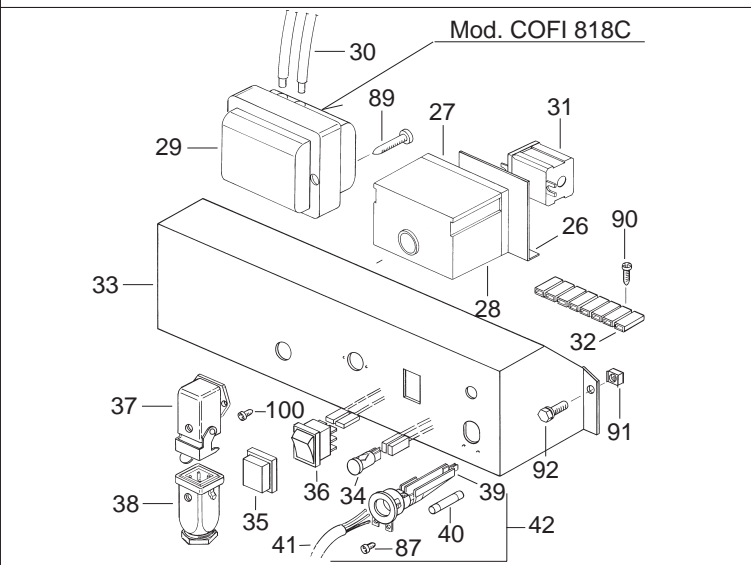

## Spareparts VENTED HEATERS

MODEL BV 100 E – 160 E – 280 E before 2002

PARTS LIST

Position	Code	Description	BV 100E	BV 160E	BV 280E
1	S/R	Frame	.	.	.
2	S/R	Frame	.	.	.
3	4031.278	Outlet cone	.	.	.
3	4031.023	Outlet cone	.	.	.
4	S/R	Plug	.	.	.
5	S/R	Axle	.	.	.
6	4031.133	Wheel	.	.	.
6	4031.134	Wheel	.	.	.
7	4031.175	Wheel holder 20 yellow	.	.	.
7	4031.177	Wheel holder 25 yellow	.	.	.
8	4031.004	Fuel tank	.	.	.
8	4031.006	Fuel tank	.	.	.
9	4031.013	Drain plug	.	.	.
10	S/R	Drain plug OR	.	.	.
11	4110.962	Tank plug	.	.	.
12	4162.063	Inlet grille	.	.	.
12	4031.137	Inlet grille	.	.	.
13	4031.270	Fan Ø 300 18°	.	.	.
13	4031.271	Fan Ø 300 27°	.	.	.
13	4031.272	Fan Ø 500 33°	.	.	.
14	S/R	Screw M8x8	.	.	.
15	S/R	Motor flange	.	.	.
16	S/R	Air flap	.	.	.
17	4031.273	Combustion chamber	.	.	.
17	4031.274	Combustion chamber	.	.	.
17	4031.276	Combustion chamber	.	.	.
18	S/R	Flange guard shield	.	.	.
19	4031.903	Base sx	.	.	.
20	4031.904	Base dx	.	.	.
21	S/R	Lower body	.	.	.
22	S/R	Upper body	.	.	.
23	S/R	Upper body (rear)	.	.	.
24	4031.152	Chimney	.	.	.
24	4031.277	Chimney	.	.	.
25	S/R	Protection cable Ø 35	.	.	.
26	4162.087	Control box support	.	.	.
27	4031.010	Control box base	.	.	.
28	4031.005	Control box Landis & Gyr LOA21	.	.	.
29	4031.035	Transformer H.T. 230V	.	.	.
30+61	4110.971	H.T. cable	.	.	.
31	4031.040	Relay Finder	.	.	.
32	4162.085	Terminal board	.	.	.
33	4031.024	Electr. componets drawer	.	.	.
34	4031.169	Pilot lamp	.	.	.
35+36	4160.637	Switch 0 - 1	.	.	.
37	4031.088	Thermostat plug	.	.	.
38	4031.089	Plate plug	.	.	.
39	4162.094	Cable fastener	.	.	.
40	4031.080	Fuse (6x30) 6 A	.	.	.
40	4111.040	Fuse (6x30) 10 A	.	.	.
41	4162.096	El. wire with plug	.	.	.
42	4031.755	El. wire with plug and cable fasten	.	.	.
43	4031.140	Rilsan pipe Ø 6	.	.	.
44	S/R	Protection cable Ø 18	.	.	.
45	4031.148	Pipe connection 1/4" Mx6	.	.	.
47	4031.160	Conn. straight 1/4" Mx6	.	.	.
48	S/R	Conn. straight 1/8" Mx6	.	.	.
49	4031.800	Nut 3/8"x5	.	.	.
50	4031.011	Filter support	.	.	.
51	4031.802	Double screw	.	.	.
52	4031.803	Connection 90° 3/8" Mx6	.	.	.
52	4031.804	Conn. straight 3/8" Mx6	.	.	.
53	4031.070	Filter with cartidge 3/8"	.	.	.