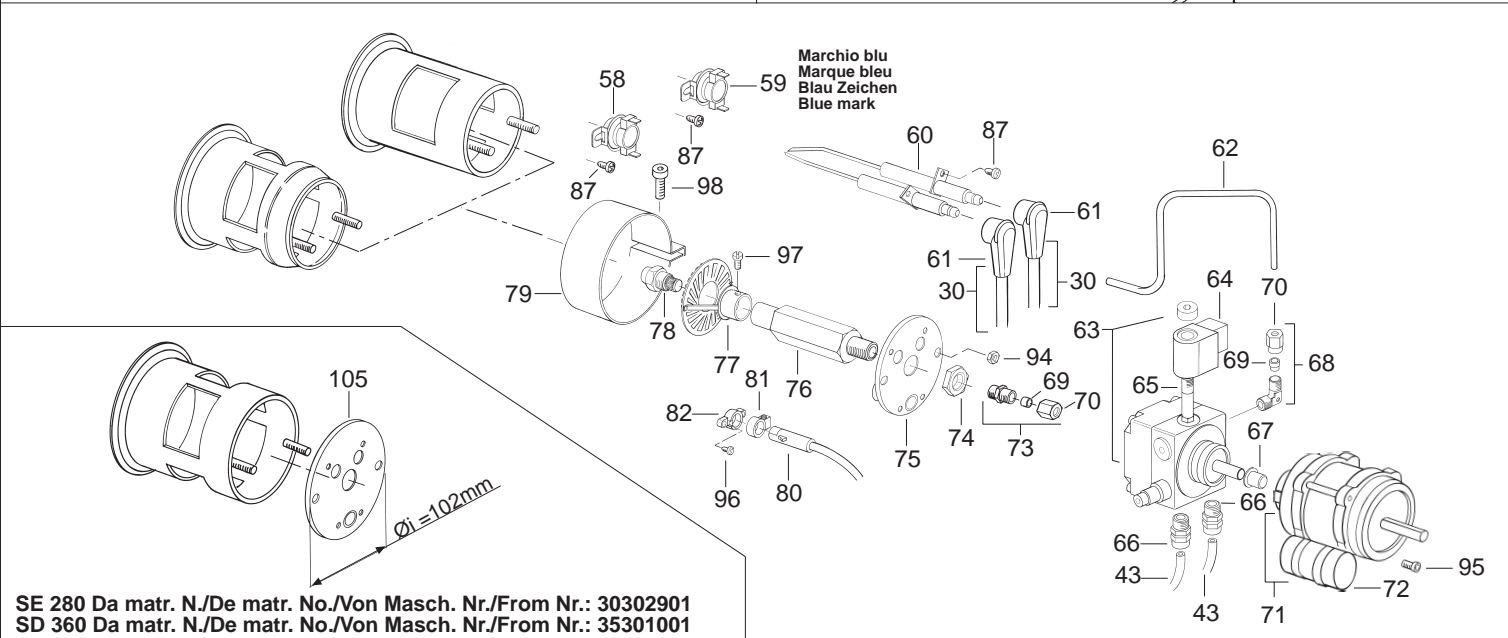

BV100-160-280 before 2002

Spareparts VENTED HEATERS

MODEL BV 100 E – 160 E – 280 E before 2002

PARTS LIST

Position	Code	Description	BV 100E	BV 160E	BV 280E
1	S/R	Frame	.	.	.
2	S/R	Frame	.	.	.
3	4031.278	Outlet cone	.	.	.
3	4031.023	Outlet cone	.	.	.
4	S/R	Plug	.	.	.
5	S/R	Axle	.	.	.
6	4031.133	Wheel	.	.	.
6	4031.134	Wheel	.	.	.
7	4031.175	Wheel holder 20 yellow	.	.	.
7	4031.177	Wheel holder 25 yellow	.	.	.
8	4031.004	Fuel tank	.	.	.
8	4031.006	Fuel tank	.	.	.
9	4031.013	Drain plug	.	.	.
10	S/R	Drain plug OR	.	.	.
11	4110.962	Tank plug	.	.	.
12	4162.063	Inlet grille	.	.	.
12	4031.137	Inlet grille	.	.	.
13	4031.270	Fan Ø 300 18°	.	.	.
13	4031.271	Fan Ø 300 27°	.	.	.
13	4031.272	Fan Ø 500 33°	.	.	.
14	S/R	Screw M8x8	.	.	.
15	S/R	Motor flange	.	.	.
16	S/R	Air flap	.	.	.
17	4031.273	Combustion chamber	.	.	.
17	4031.274	Combustion chamber	.	.	.
17	4031.276	Combustion chamber	.	.	.
18	S/R	Flange guard shield	.	.	.
19	4031.903	Base sx	.	.	.
20	4031.904	Base dx	.	.	.
21	S/R	Lower body	.	.	.
22	S/R	Upper body	.	.	.
23	S/R	Upper body (rear)	.	.	.
24	4031.152	Chimney	.	.	.
24	4031.277	Chimney	.	.	.
25	S/R	Protection cable Ø 35	.	.	.
26	4162.087	Control box support	.	.	.
27	4031.010	Control box base	.	.	.
28	4031.005	Control box Landis & Gyr LOA21	.	.	.
29	4031.035	Transformer H.T. 230V	.	.	.
30+61	4110.971	H.T. cable	.	.	.
31	4031.040	Relay Finder	.	.	.
32	4162.085	Terminal board	.	.	.
33	4031.024	Electr. componets drawer	.	.	.
34	4031.169	Pilot lamp	.	.	.
35+36	4160.637	Switch 0 - 1	.	.	.
37	4031.088	Thermostat plug	.	.	.
38	4031.089	Plate plug	.	.	.
39	4162.094	Cable fastener	.	.	.
40	4031.080	Fuse (6x30) 6 A	.	.	.
40	4111.040	Fuse (6x30) 10 A	.	.	.
41	4162.096	El. wire with plug	.	.	.
42	4031.755	El. wire with plug and cable fasten	.	.	.
43	4031.140	Rilsan pipe Ø 6	.	.	.
44	S/R	Protection cable Ø 18	.	.	.
45	4031.148	Pipe connection 1/4" Mx6	.	.	.
47	4031.160	Conn. straight 1/4" Mx6	.	.	.
48	S/R	Conn. straight 1/8" Mx6	.	.	.
49	4031.800	Nut 3/8"x5	.	.	.
50	4031.011	Filter support	.	.	.
51	4031.802	Double screw	.	.	.
52	4031.803	Connection 90° 3/8" Mx6	.	.	.
52	4031.804	Conn. straight 3/8" Mx6	.	.	.
53	4031.070	Filter with cartidge 3/8"	.	.	.