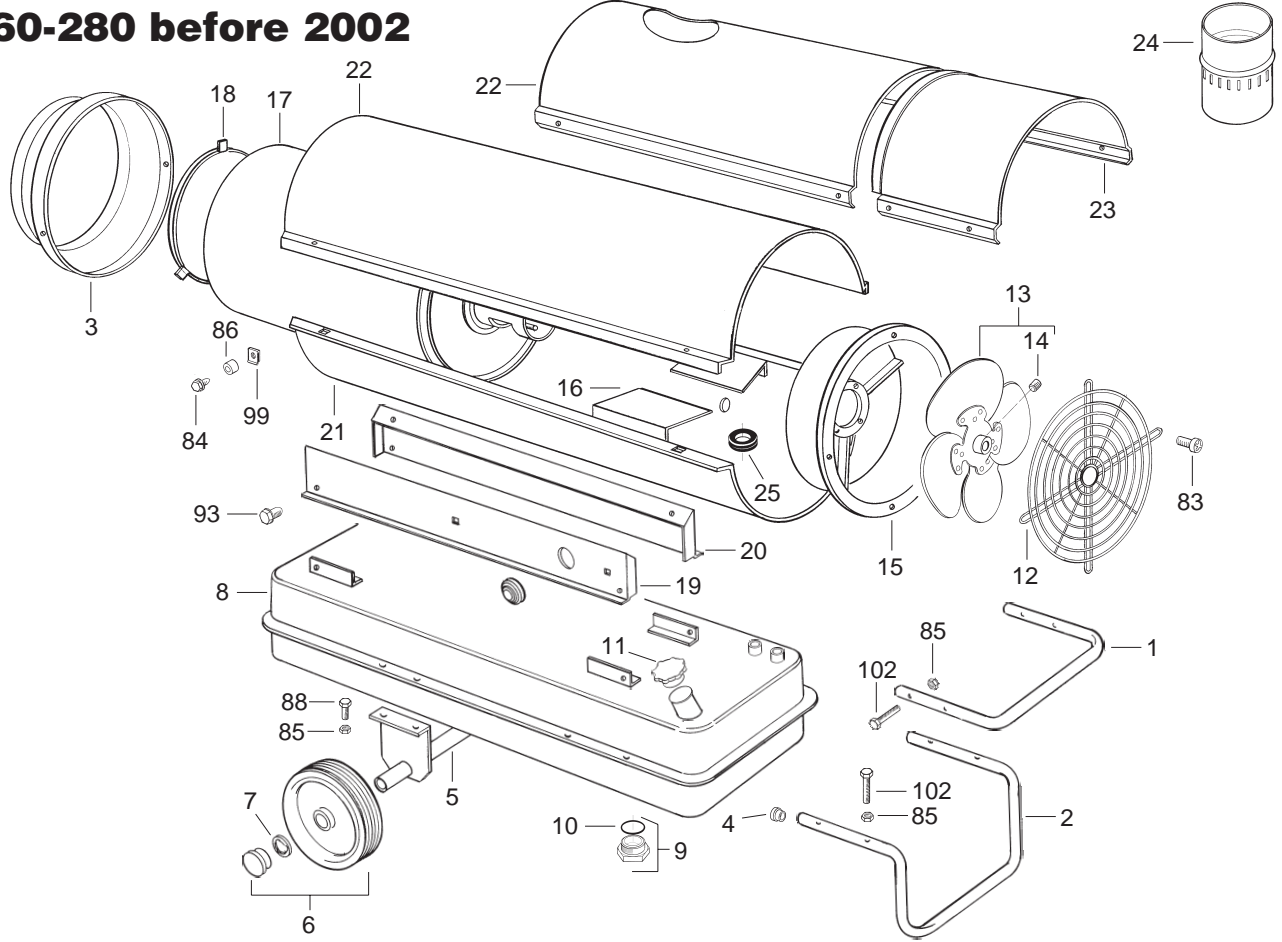

## Spareparts VENTED HEATERS

MODEL BV 100 E – 160 E – 280 E before 2002

PARTS LIST

Position	Code	Description	BV 100E	BV 160E	BV 280E
1	S/R	Frame	.	.	.
2	S/R	Frame	.	.	.
3	4031.278	Outlet cone	.	.	.
3	4031.023	Outlet cone	.	.	.
4	S/R	Plug	.	.	.
5	S/R	Axle	.	.	.
6	4031.133	Wheel	.	.	.
6	4031.134	Wheel	.	.	.
7	4031.175	Wheel holder 20 yellow	.	.	.
7	4031.177	Wheel holder 25 yellow	.	.	.
8	4031.004	Fuel tank	.	.	.
8	4031.006	Fuel tank	.	.	.
9	4031.013	Drain plug	.	.	.
10	S/R	Drain plug OR	.	.	.
11	4110.962	Tank plug	.	.	.
12	4162.063	Inlet grille	.	.	.
12	4031.137	Inlet grille	.	.	.
13	4031.270	Fan Ø 300 18°	.	.	.
13	4031.271	Fan Ø 300 27°	.	.	.
13	4031.272	Fan Ø 500 33°	.	.	.
14	S/R	Screw M8x8	.	.	.
15	S/R	Motor flange	.	.	.
16	S/R	Air flap	.	.	.
17	4031.273	Combustion chamber	.	.	.
17	4031.274	Combustion chamber	.	.	.
17	4031.276	Combustion chamber	.	.	.
18	S/R	Flange guard shield	.	.	.
19	4031.903	Base sx	.	.	.
20	4031.904	Base dx	.	.	.
21	S/R	Lower body	.	.	.
22	S/R	Upper body	.	.	.
23	S/R	Upper body (rear)	.	.	.
24	4031.152	Chimney	.	.	.
24	4031.277	Chimney	.	.	.
25	S/R	Protection cable Ø 35	.	.	.
26	4162.087	Control box support	.	.	.
27	4031.010	Control box base	.	.	.
28	4031.005	Control box Landis & Gyr LOA21	.	.	.
29	4031.035	Transformer H.T. 230V	.	.	.
30+61	4110.971	H.T. cable	.	.	.
31	4031.040	Relay Finder	.	.	.
32	4162.085	Terminal board	.	.	.
33	4031.024	Electr. componets drawer	.	.	.
34	4031.169	Pilot lamp	.	.	.
35+36	4160.637	Switch 0 - 1	.	.	.
37	4031.088	Thermostat plug	.	.	.
38	4031.089	Plate plug	.	.	.
39	4162.094	Cable fastener	.	.	.
40	4031.080	Fuse (6x30) 6 A	.	.	.
40	4111.040	Fuse (6x30) 10 A	.	.	.
41	4162.096	El. wire with plug	.	.	.
42	4031.755	El. wire with plug and cable fasten	.	.	.
43	4031.140	Rilsan pipe Ø 6	.	.	.
44	S/R	Protection cable Ø 18	.	.	.
45	4031.148	Pipe connection 1/4" Mx6	.	.	.
47	4031.160	Conn. straight 1/4" Mx6	.	.	.
48	S/R	Conn. straight 1/8" Mx6	.	.	.
49	4031.800	Nut 3/8"x5	.	.	.
50	4031.011	Filter support	.	.	.
51	4031.802	Double screw	.	.	.
52	4031.803	Connection 90° 3/8" Mx6	.	.	.
52	4031.804	Conn. straight 3/8" Mx6	.	.	.
53	4031.070	Filter with cartidge 3/8"	.	.	.