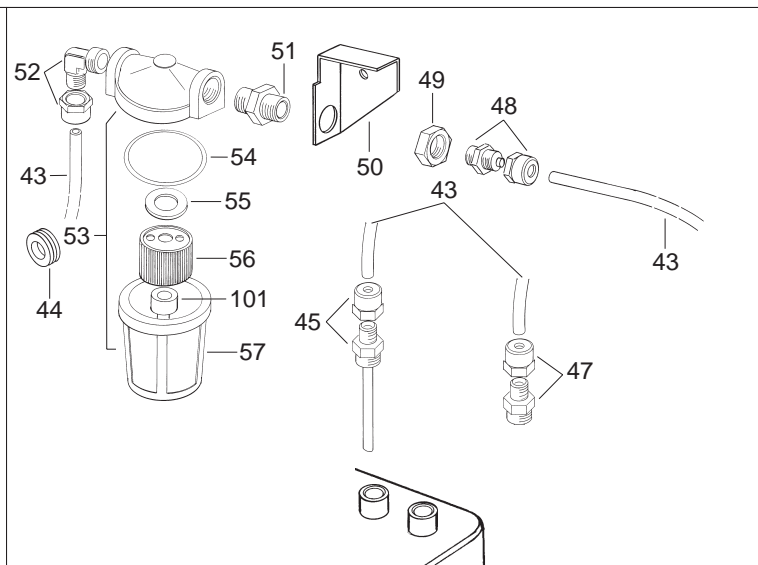

BV100-160-280 before 2002

Spareparts VENTED HEATERS

MODEL BV 100 E – 160 E – 280 E before 2002

PARTS LIST

Position	Code	Description	BV 100E	BV 160E	BV 280E
1	S/R	Frame	.	.	.
2	S/R	Frame	.	.	.
3	4031.278	Outlet cone	.	.	.
3	4031.023	Outlet cone	.	.	.
4	S/R	Plug	.	.	.
5	S/R	Axle	.	.	.
6	4031.133	Wheel	.	.	.
6	4031.134	Wheel	.	.	.
7	4031.175	Wheel holder 20 yellow	.	.	.
7	4031.177	Wheel holder 25 yellow	.	.	.
8	4031.004	Fuel tank	.	.	.
8	4031.006	Fuel tank	.	.	.
9	4031.013	Drain plug	.	.	.
10	S/R	Drain plug OR	.	.	.
11	4110.962	Tank plug	.	.	.
12	4162.063	Inlet grille	.	.	.
12	4031.137	Inlet grille	.	.	.
13	4031.270	Fan Ø 300 18°	.	.	.
13	4031.271	Fan Ø 300 27°	.	.	.
13	4031.272	Fan Ø 500 33°	.	.	.
14	S/R	Screw M8x8	.	.	.
15	S/R	Motor flange	.	.	.
16	S/R	Air flap	.	.	.
17	4031.273	Combustion chamber	.	.	.
17	4031.274	Combustion chamber	.	.	.
17	4031.276	Combustion chamber	.	.	.
18	S/R	Flange guard shield	.	.	.
19	4031.903	Base sx	.	.	.
20	4031.904	Base dx	.	.	.
21	S/R	Lower body	.	.	.
22	S/R	Upper body	.	.	.
23	S/R	Upper body (rear)	.	.	.
24	4031.152	Chimney	.	.	.
24	4031.277	Chimney	.	.	.
25	S/R	Protection cable Ø 35	.	.	.
26	4162.087	Control box support	.	.	.
27	4031.010	Control box base	.	.	.
28	4031.005	Control box Landis & Gyr LOA21	.	.	.
29	4031.035	Transformer H.T. 230V	.	.	.
30+61	4110.971	H.T. cable	.	.	.
31	4031.040	Relay Finder	.	.	.
32	4162.085	Terminal board	.	.	.
33	4031.024	Electr. componets drawer	.	.	.
34	4031.169	Pilot lamp	.	.	.
35+36	4160.637	Switch 0 - 1	.	.	.
37	4031.088	Thermostat plug	.	.	.
38	4031.089	Plate plug	.	.	.
39	4162.094	Cable fastener	.	.	.
40	4031.080	Fuse (6x30) 6 A	.	.	.
40	4111.040	Fuse (6x30) 10 A	.	.	.
41	4162.096	El. wire with plug	.	.	.
42	4031.755	El. wire with plug and cable fasten	.	.	.
43	4031.140	Rilsan pipe Ø 6	.	.	.
44	S/R	Protection cable Ø 18	.	.	.
45	4031.148	Pipe connection 1/4" Mx6	.	.	.
47	4031.160	Conn. straight 1/4" Mx6	.	.	.
48	S/R	Conn. straight 1/8" Mx6	.	.	.
49	4031.800	Nut 3/8"x5	.	.	.
50	4031.011	Filter support	.	.	.
51	4031.802	Double screw	.	.	.
52	4031.803	Connection 90° 3/8" Mx6	.	.	.
52	4031.804	Conn. straight 3/8" Mx6	.	.	.
53	4031.070	Filter with cartidge 3/8"	.	.	.