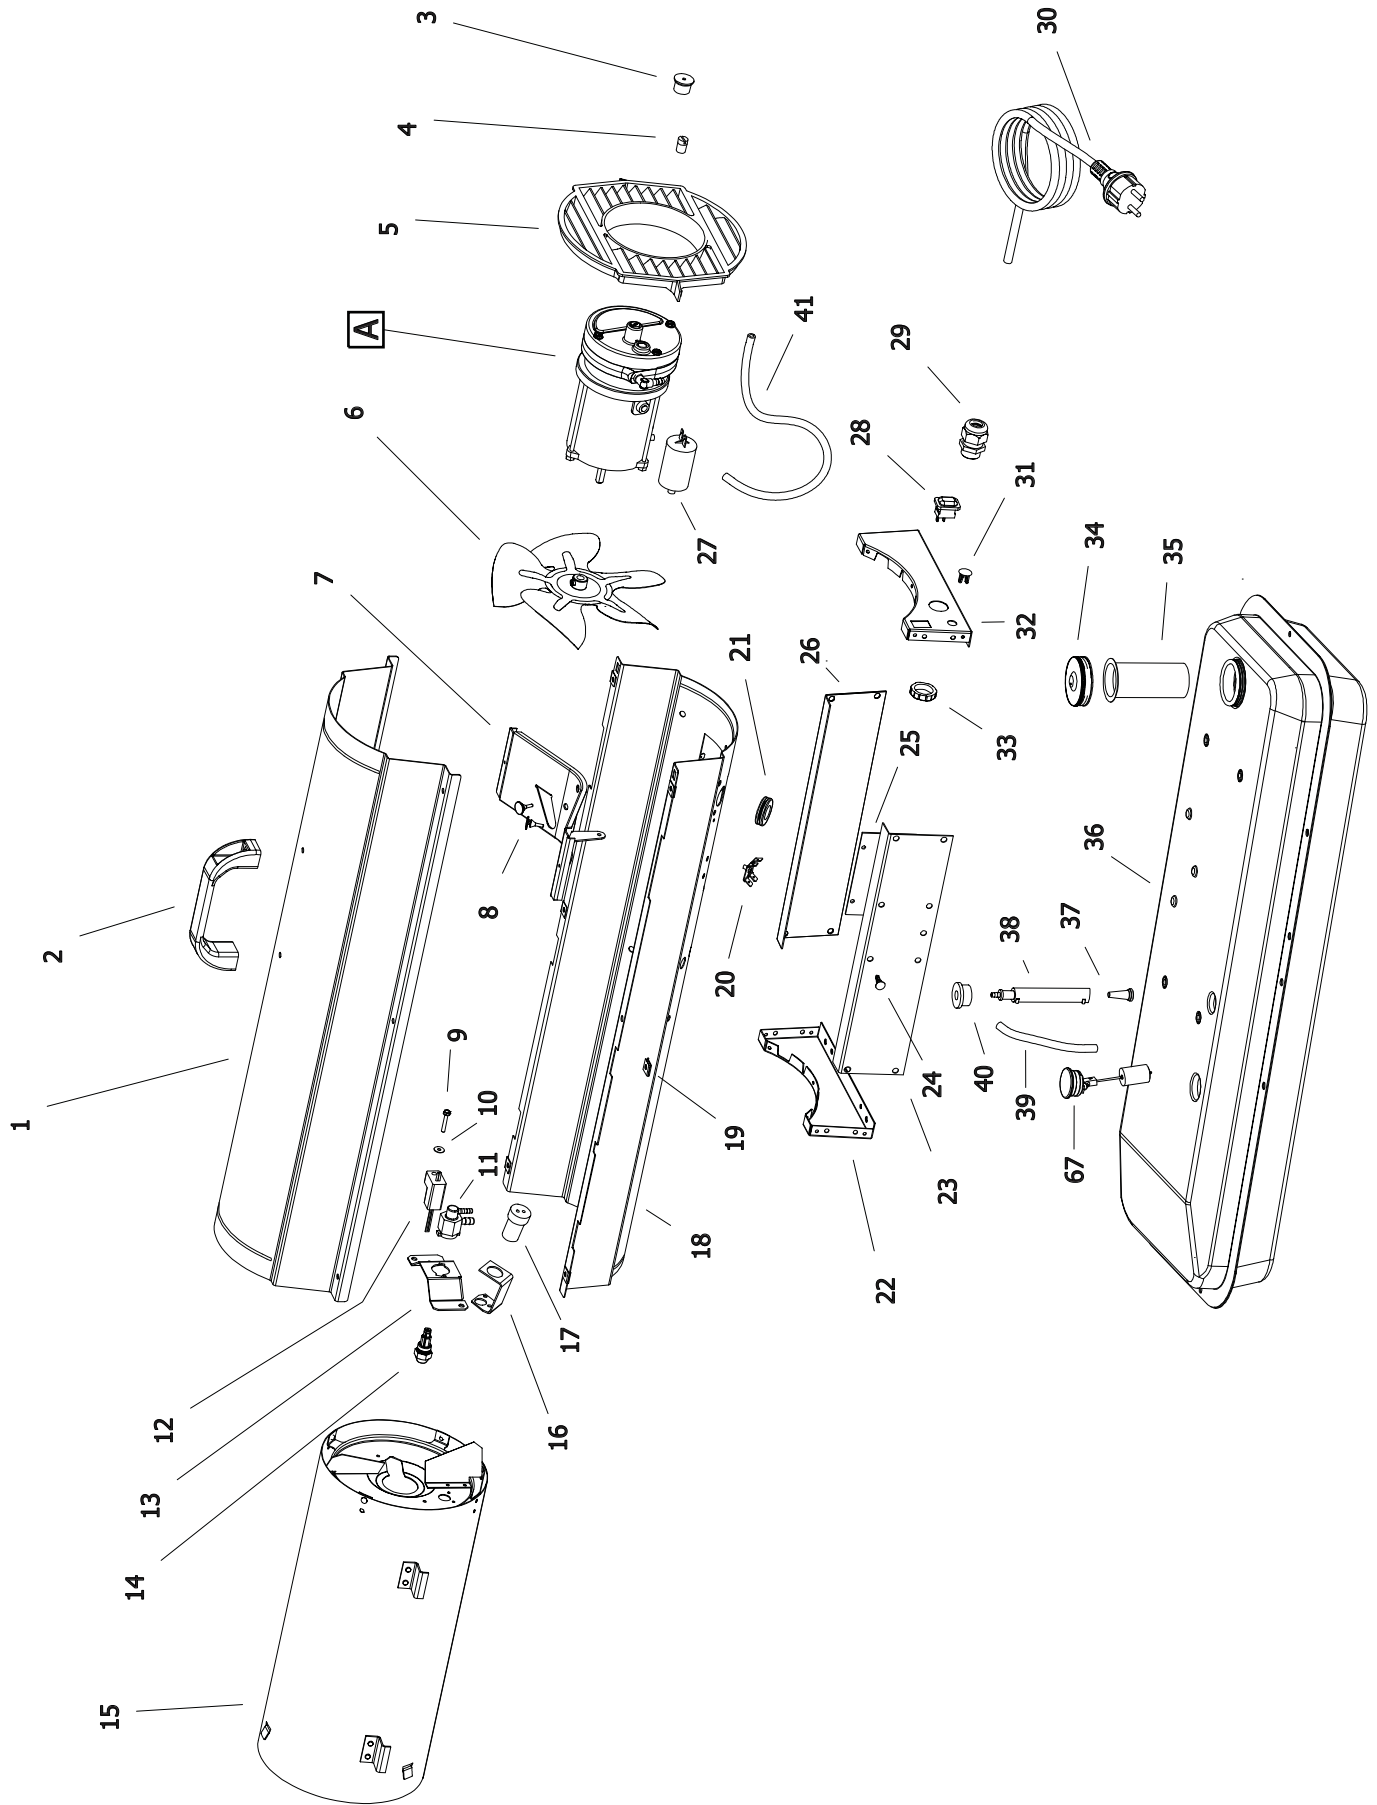

B 35 CEL MODEL 2012

UNIT 1

ILLUSTRATED PARTS BREAKDOWN

From Serial Number: 32108431

Edizione 2012
Rev. A

B 35 CEL MODEL 2012

UNIT 2

ILLUSTRATED PARTS BREAKDOWN

A

From Serial Number: 32108431

Rev.A - May 2012

4103.925 WHEEL KIT

Pos.	Code NR	Description
1	4110.121	UPPER SHELL
2	4162.893	PLASTIC HANDLE
3	4100.666	COVER CAP
4	4102.125	PRESSURE GAUGE CAP
5	4103.685	FAN GUARD
6	4100.662	FAN
7	4110.187	MOTOR BRACKET
8	4150.553	BUMPER
9	4100.669	SCREW
10	4100.660	WASHER
11	4100.664	NOZZLE ADAPTER
12	4110.132	IGNITOR
13	4100.653	NOZZLE BRACKET
14	4100.648	NOZZLE
15	4110.115	COMBUSTION CHAMBER
16	4100.657	PHOTOCELL BRACKET
17	4103.590	PHOTOCELL ASSEMBLY
18	4110.122	LOWER SHELL
19	4104.170	CLIP NUT
20	4160.639	POP RIVET
21	4160.646	CABLE PROTECTION
22	4110.113	FRONT FRAME BRACKET
23	4100.635	CONTROL BOX SIDE PANEL
24	4110.460	PC BOARD SUPPORT
25	4110.142	IGNITION CONTROL ASSEMBLY
26	4110.560	SIDE PANEL
27	4110.292	CAPACITOR
28	4106.179	ON/OFF SWITCH
29	4150.528	STRAIN RELIEF
30	4110.451	POWER CORD
31	4100.649	PLASTIC CAP
32	4110.514	REAR FRAME BRACKET
33	4100.656	LOCKNUT

Pos.	Code NR	Description
34	4103.891	FUEL TANK CAP
35	4105.292	FUEL TANK FILTER
36	4110.385	FUEL TANK
37	4110.356	FUEL FILTER
38	4110.427	FUEL LINE
39	4110.032	FUEL LINE
40	4100.541	RUBBER BUSHING
41	4104.147	AIR LINE
42	4110.478	MOTOR 1/35 HP
43	4108.635	INSERT
44	4101.532	PUMP BODY
45	4108.590	PUMP BODY SCREW
46	4101.666	BLADE
47	4103.441	ROTOR
48	4100.661	BARB ELBOW
49	4109.724	PUMP END COVER
50	4109.716	LINT FILTER
51	4108.536	SCREW/LOCKWASHER 4,8x30
52	4109.708	OUTPUT FILTER
53	4109.690	INTAKE FILTER
54	4109.674	END COVER
55	4108.379	STEEL BALL
56	4108.528	SCREW/LOCKWASHER 4,8x25
57	4102.141	PRESSURE RELIEF SPRING
58	4102.133	ADJUSTING SCREW
67	4260.006	FUEL GAUGE
...	4103.925	WHEEL KIT HD B35/70