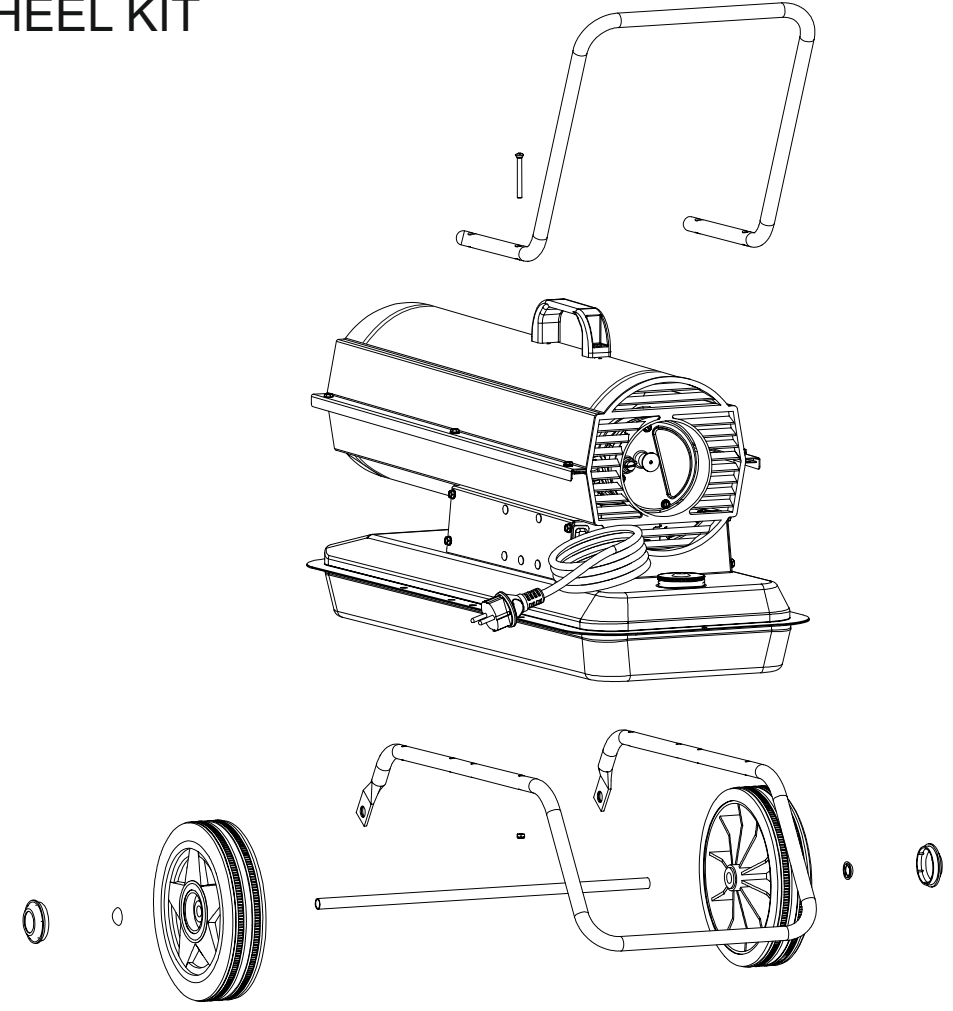

B 35 CEL MODEL 2012

UNIT 1

ILLUSTRATED PARTS BREAKDOWN

From Serial Number: 32108431

Edizione 2012
Rev. A

B 35 CEL MODEL 2012

UNIT 2

ILLUSTRATED PARTS BREAKDOWN

A

From Serial Number: 32108431

Rev.A - May 2012

4103.925 WHEEL KIT

Pos.	Code NR	Description
1	4110.121	UPPER SHELL
2	4162.893	PLASTIC HANDLE
3	4100.666	COVER CAP
4	4102.125	PRESSURE GAUGE CAP
5	4103.685	FAN GUARD
6	4100.662	FAN
7	4110.187	MOTOR BRACKET
8	4150.553	BUMPER
9	4100.669	SCREW
10	4100.660	WASHER
11	4100.664	NOZZLE ADAPTER
12	4110.132	IGNITOR
13	4100.653	NOZZLE BRACKET
14	4100.648	NOZZLE
15	4110.115	COMBUSTION CHAMBER
16	4100.657	PHOTOCELL BRACKET
17	4103.590	PHOTOCELL ASSEMBLY
18	4110.122	LOWER SHELL
19	4104.170	CLIP NUT
20	4160.639	POP RIVET
21	4160.646	CABLE PROTECTION
22	4110.113	FRONT FRAME BRACKET
23	4100.635	CONTROL BOX SIDE PANEL
24	4110.460	PC BOARD SUPPORT
25	4110.142	IGNITION CONTROL ASSEMBLY
26	4110.560	SIDE PANEL
27	4110.292	CAPACITOR
28	4106.179	ON/OFF SWITCH
29	4150.528	STRAIN RELIEF
30	4110.451	POWER CORD
31	4100.649	PLASTIC CAP
32	4110.514	REAR FRAME BRACKET
33	4100.656	LOCKNUT

Pos.	Code NR	Description
34	4103.891	FUEL TANK CAP
35	4105.292	FUEL TANK FILTER
36	4110.385	FUEL TANK
37	4110.356	FUEL FILTER
38	4110.427	FUEL LINE
39	4110.032	FUEL LINE
40	4100.541	RUBBER BUSHING
41	4104.147	AIR LINE
42	4110.478	MOTOR 1/35 HP
43	4108.635	INSERT
44	4101.532	PUMP BODY
45	4108.590	PUMP BODY SCREW
46	4101.666	BLADE
47	4103.441	ROTOR
48	4100.661	BARB ELBOW
49	4109.724	PUMP END COVER
50	4109.716	LINT FILTER
51	4108.536	SCREW/LOCKWASHER 4,8x30
52	4109.708	OUTPUT FILTER
53	4109.690	INTAKE FILTER
54	4109.674	END COVER
55	4108.379	STEEL BALL
56	4108.528	SCREW/LOCKWASHER 4,8x25
57	4102.141	PRESSURE RELIEF SPRING
58	4102.133	ADJUSTING SCREW
67	4260.006	FUEL GAUGE
...	4103.925	WHEEL KIT HD B35/70