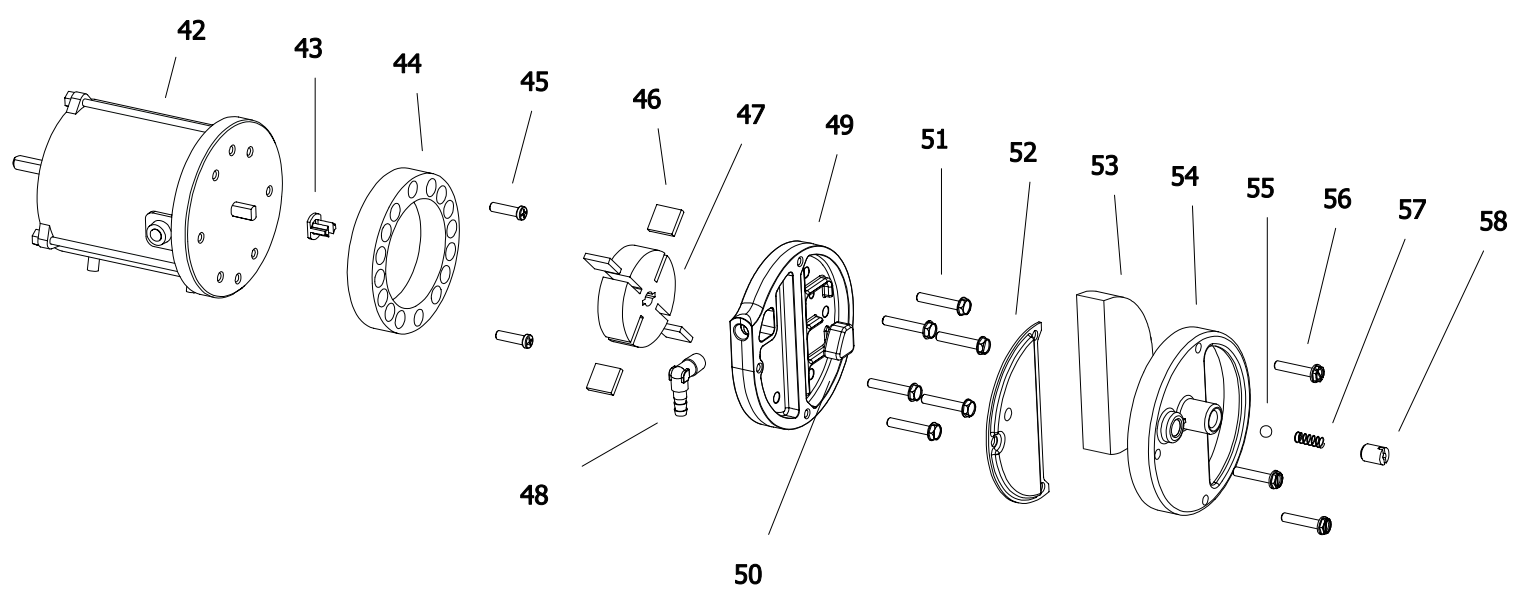

B 35 CEL MODEL 2012

UNIT 1

ILLUSTRATED PARTS BREAKDOWN

From Serial Number: 32108431

Edizione 2012
Rev. A

B 35 CEL MODEL 2012

UNIT 2

ILLUSTRATED PARTS BREAKDOWN

A

From Serial Number: 32108431

Rev.A - May 2012

4103.925 WHEEL KIT

Pos.	Code NR	Description
1	4110.121	UPPER SHELL
2	4162.893	PLASTIC HANDLE
3	4100.666	COVER CAP
4	4102.125	PRESSURE GAUGE CAP
5	4103.685	FAN GUARD
6	4100.662	FAN
7	4110.187	MOTOR BRACKET
8	4150.553	BUMPER
9	4100.669	SCREW
10	4100.660	WASHER
11	4100.664	NOZZLE ADAPTER
12	4110.132	IGNITOR
13	4100.653	NOZZLE BRACKET
14	4100.648	NOZZLE
15	4110.115	COMBUSTION CHAMBER
16	4100.657	PHOTOCELL BRACKET
17	4103.590	PHOTOCELL ASSEMBLY
18	4110.122	LOWER SHELL
19	4104.170	CLIP NUT
20	4160.639	POP RIVET
21	4160.646	CABLE PROTECTION
22	4110.113	FRONT FRAME BRACKET
23	4100.635	CONTROL BOX SIDE PANEL
24	4110.460	PC BOARD SUPPORT
25	4110.142	IGNITION CONTROL ASSEMBLY
26	4110.560	SIDE PANEL
27	4110.292	CAPACITOR
28	4106.179	ON/OFF SWITCH
29	4150.528	STRAIN RELIEF
30	4110.451	POWER CORD
31	4100.649	PLASTIC CAP
32	4110.514	REAR FRAME BRACKET
33	4100.656	LOCKNUT

Pos.	Code NR	Description
34	4103.891	FUEL TANK CAP
35	4105.292	FUEL TANK FILTER
36	4110.385	FUEL TANK
37	4110.356	FUEL FILTER
38	4110.427	FUEL LINE
39	4110.032	FUEL LINE
40	4100.541	RUBBER BUSHING
41	4104.147	AIR LINE
42	4110.478	MOTOR 1/35 HP
43	4108.635	INSERT
44	4101.532	PUMP BODY
45	4108.590	PUMP BODY SCREW
46	4101.666	BLADE
47	4103.441	ROTOR
48	4100.661	BARB ELBOW
49	4109.724	PUMP END COVER
50	4109.716	LINT FILTER
51	4108.536	SCREW/LOCKWASHER 4,8x30
52	4109.708	OUTPUT FILTER
53	4109.690	INTAKE FILTER
54	4109.674	END COVER
55	4108.379	STEEL BALL
56	4108.528	SCREW/LOCKWASHER 4,8x25
57	4102.141	PRESSURE RELIEF SPRING
58	4102.133	ADJUSTING SCREW
67	4260.006	FUEL GAUGE
...	4103.925	WHEEL KIT HD B35/70